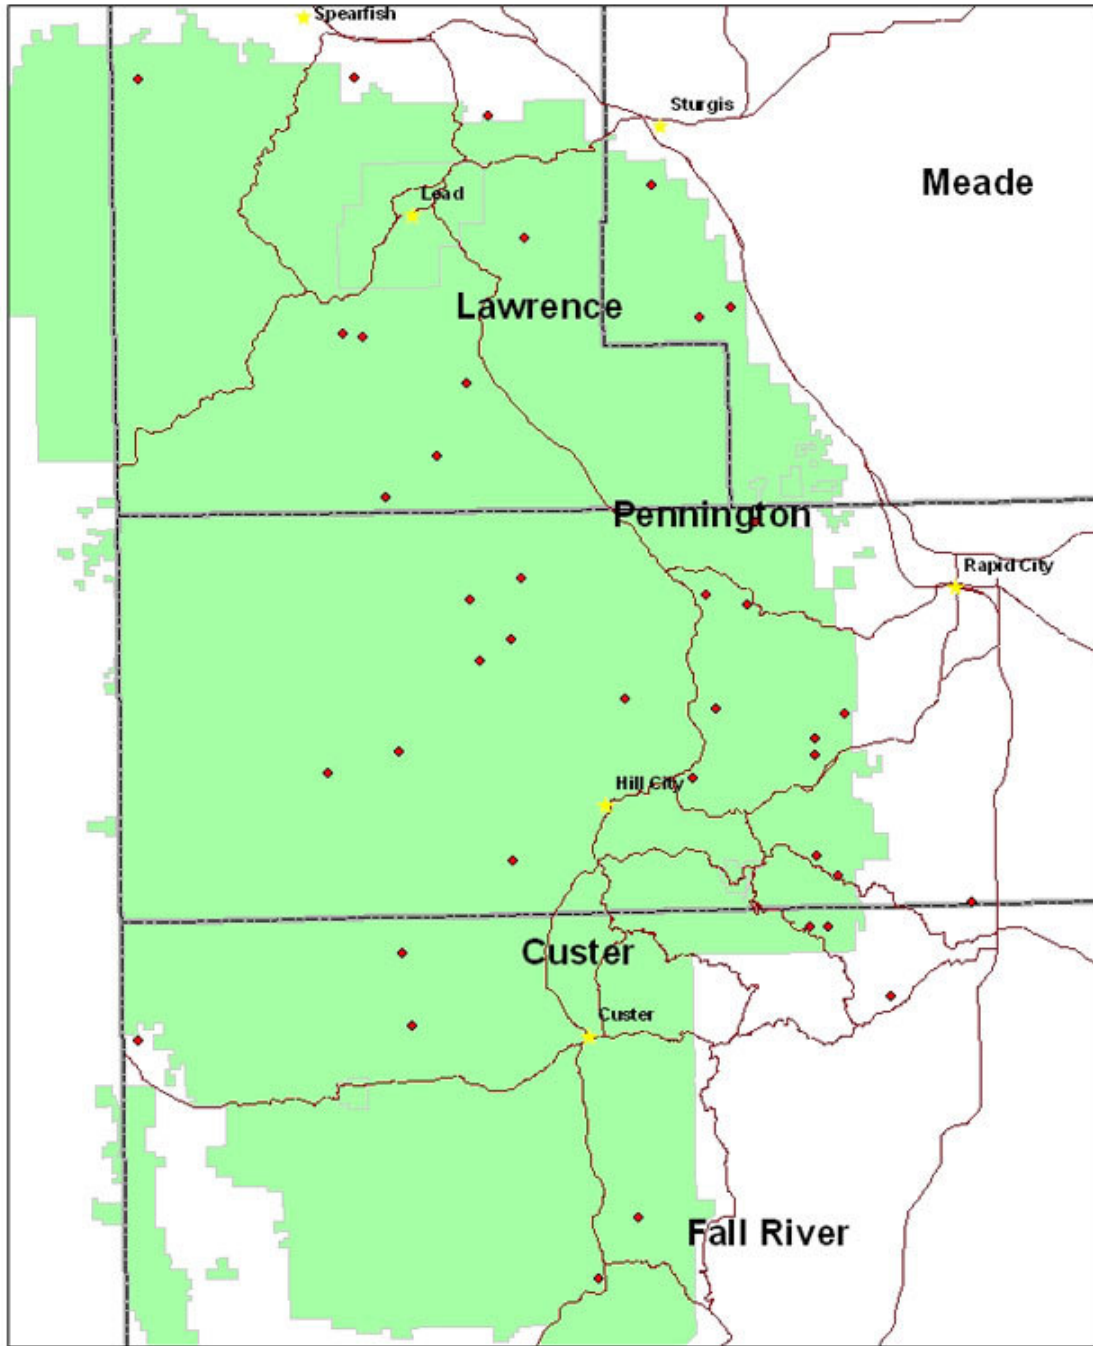

2010 SD Mt. Lion Harvest Map

Legend

- ◆ 2010 Harvest
- Black Hills
- Counties